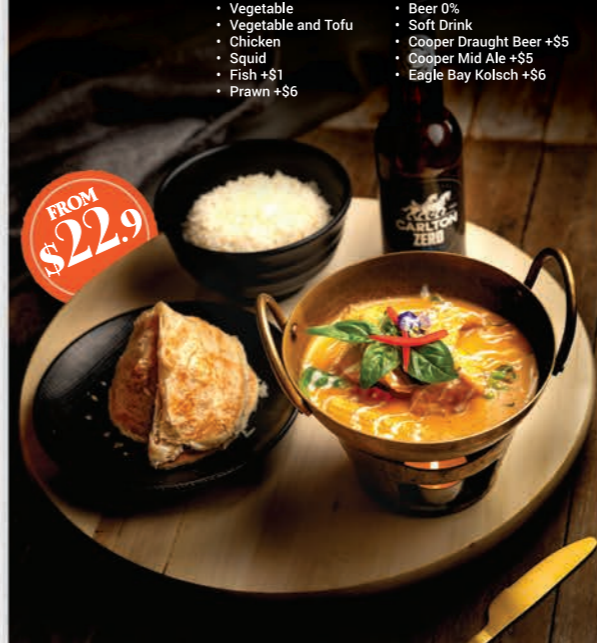

FROM \$18.9

SET 3

• MASSAMAN
CHICKEN
• STEAMED RICE
• ROTI
• BEER 0%

CHOOSE YOUR FAVOURITE

- Beer 0%
- Soft Drink
- Cooper Draught Beer +\$5
- Cooper Mid Ale +\$5
- Eagle Bay Kolsch +\$6

FROM \$19.9

SET 4

• GREEN CURRY
• STEAMED RICE
• ROTI
• BEER 0%

CHOOSE YOUR FAVOURITE MEAT AND DRINKS

- Vegetable
- Vegetable and Tofu
- Chicken
- Squid
- Fish +\$1
- Prawn +\$6
- Beer 0%
- Soft Drink
- Cooper Draught Beer +\$5
- Cooper Mid Ale +\$5
- Eagle Bay Kolsch +\$6

FROM \$22.9

SET 5

• RED CURRY
• STEAMED RICE
• ROTI
• BEER 0%

CHOOSE YOUR FAVOURITE MEAT AND DRINKS

- Vegetable
- Vegetable and Tofu
- Chicken
- Squid
- Fish +\$1
- Prawn +\$6
- Beer 0%
- Soft Drink
- Cooper Draught Beer +\$5
- Cooper Mid Ale +\$5
- Eagle Bay Kolsch +\$6

FROM \$22.9

SET 6

• PAPAYA SALAD
• BBQ PORK OR
FRIED CHICKEN
• STICKY RICE
• BEER 0%

CHOOSE YOUR FAVOURITE MEAT AND DRINKS

- BBQ Pork
- Fried Chicken
- Soft Shell Crab +\$4
- BBQ Wagyu Beef +\$5
- Beer 0%
- Soft Drink
- Cooper Draught Beer +\$5
- Cooper Mid Ale +\$5
- Eagle Bay Kolsch +\$6